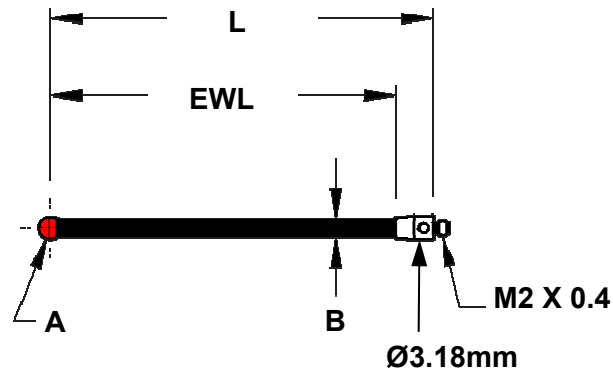

Carbon Fiber Styli

Ruby Ball with Carbon Fiber Stem - M2 Threads

A Ball Dia.	B Stem Dia.	L Range Length	EWL	Stem Material	Ball Material	Order Number
3.0mm	2.38mm	30.0mm	25.0mm	Carbon Fiber	Ruby	9230-3R
4.0mm	3.18mm	30.0mm	30.0mm	Carbon Fiber	Ruby	9230-4R
5.0mm	3.18mm	30.0mm	30.0mm	Carbon Fiber	Ruby	9230-5R
6.0mm	3.18mm	30.0mm	30.0mm	Carbon Fiber	Ruby	9230-6R
3.0mm	2.38mm	40.0mm	35.0mm	Carbon Fiber	Ruby	9240-3R
4.0mm	3.18mm	40.0mm	40.0mm	Carbon Fiber	Ruby	9240-4R
5.0mm	3.18mm	40.0mm	40.0mm	Carbon Fiber	Ruby	9240-5R
6.0mm	3.18mm	40.0mm	40.0mm	Carbon Fiber	Ruby	9240-6R
3.0mm	2.38mm	50.0mm	45.0mm	Carbon Fiber	Ruby	9250-3R
4.0mm	3.18mm	50.0mm	50.0mm	Carbon Fiber	Ruby	9250-4R
5.0mm	3.18mm	50.0mm	50.0mm	Carbon Fiber	Ruby	9250-5R
6.0mm	3.18mm	50.0mm	50.0mm	Carbon Fiber	Ruby	9250-6R
4.0mm	3.18mm	75.0mm	75.0mm	Carbon Fiber	Ruby	9275-4R
5.0mm	3.18mm	75.0mm	75.0mm	Carbon Fiber	Ruby	9275-5R
6.0mm	3.18mm	75.0mm	75.0mm	Carbon Fiber	Ruby	9275-6R
4.0mm	3.18mm	100.0mm	100.0mm	Carbon Fiber	Ruby	92100-4R
5.0mm	3.18mm	100.0mm	100.0mm	Carbon Fiber	Ruby	92100-5R
6.0mm	3.18mm	100.0mm	100.0mm	Carbon Fiber	Ruby	92100-6R