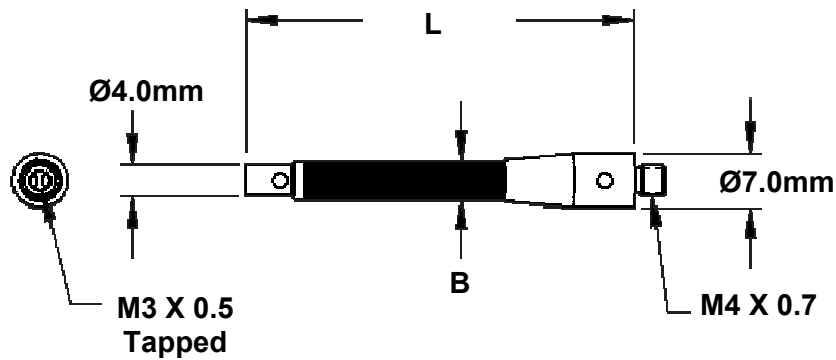

L Length	B Shaft Dia.	Shaft Material	Threaded Ends Material	Order Number
30.0mm	3.18mm	Carbon Fiber	Stainless Steel	9202-E30
40.0mm	3.18mm	Carbon Fiber	Stainless Steel	9202-E40
50.0mm	3.18mm	Carbon Fiber	Stainless Steel	9202-E50
75.0mm	3.18mm	Carbon Fiber	Stainless Steel	9202-E75
100.0mm	3.18mm	Carbon Fiber	Stainless Steel	9202-E100

L Length	B Shaft Dia.	Shaft Material	Threaded Ends Material	Order Number
50.0mm	4.0mm	Carbon Fiber	Stainless Steel	9303-E50
75.0mm	4.0mm	Carbon Fiber	Stainless Steel	9303-E75
100.0mm	4.0mm	Carbon Fiber	Stainless Steel	9303-E100

Carbon Fiber Styli

Extensions with Carbon Fiber Shaft - M4 Threads

L Length	B Shaft Dia.	Shaft Material	Threaded Ends Material	Order Number
30.0mm	6.35mm	Carbon Fiber	Stainless Steel	9404-E30
50.0mm	6.35mm	Carbon Fiber	Stainless Steel	9404-E50
100.0mm	6.35mm	Carbon Fiber	Stainless Steel	9404-E100

Adaptor - Extensions with Carbon Fiber Shaft - M4 to M3 Threads

L Length	B Shaft Dia.	Shaft Material	Threaded Ends Material	Order Number
50.0mm	4.76mm	Carbon Fiber	Stainless Steel	9403-E50
75.0mm	4.76mm	Carbon Fiber	Stainless Steel	9403-E75
100.0mm	4.76mm	Carbon Fiber	Stainless Steel	9403-E100