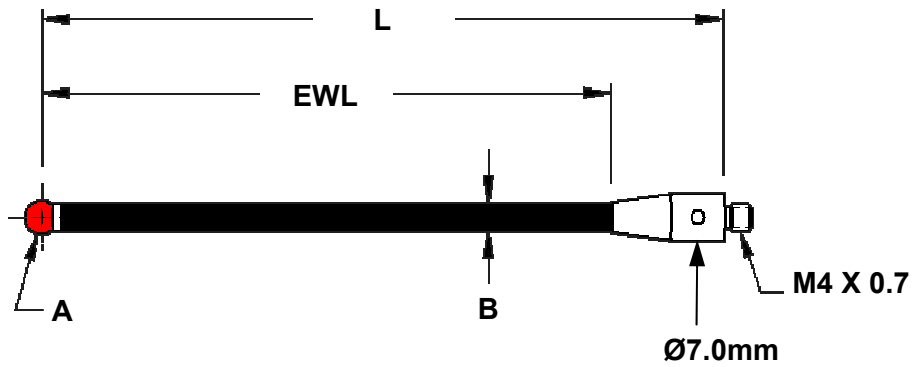

Carbon Fiber Styli

Ruby Ball with Carbon Fiber Stem - M4 Threads

A Ball Dia.	B Stem Dia.	L Range Length	EWL	Stem Material	Ball Material	Order Number
5.0mm	4.0mm	50.0mm	33.5mm	Carbon Fiber	Ruby	9450-5R
6.0mm	4.76mm	50.0mm	33.5mm	Carbon Fiber	Ruby	9450-6R
8.0mm	4.76mm	50.0mm	33.5mm	Carbon Fiber	Ruby	9450-8R
5.0mm	4.0mm	100.0mm	83.5mm	Carbon Fiber	Ruby	94100-5R
6.0mm	4.76mm	100.0mm	83.5mm	Carbon Fiber	Ruby	94100-6R
8.0mm	4.76mm	100.0mm	83.5mm	Carbon Fiber	Ruby	94100-8R
5.0mm	4.0mm	150.0mm	133.5mm	Carbon Fiber	Ruby	94150-5R
6.0mm	4.76mm	150.0mm	133.5mm	Carbon Fiber	Ruby	94150-6R
8.0mm	4.76mm	150.0mm	133.5mm	Carbon Fiber	Ruby	94150-8R
6.0mm	4.76mm	200.0mm	183.5mm	Carbon Fiber	Ruby	94200-6R
8.0mm	4.76mm	200.0mm	183.5mm	Carbon Fiber	Ruby	94200-8R
6.0mm	4.76mm	300.0mm	283.5mm	Carbon Fiber	Ruby	94300-6R
8.0mm	4.76mm	300.0mm	283.5mm	Carbon Fiber	Ruby	94300-8R