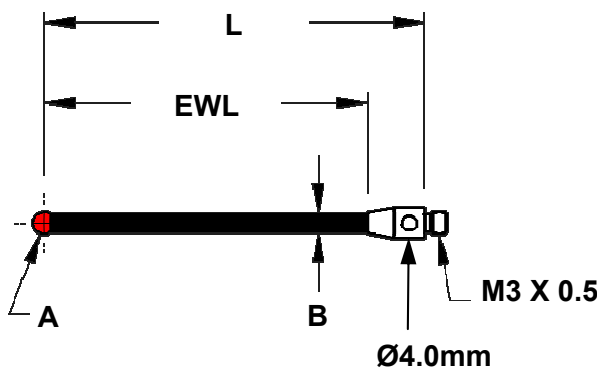

Ruby Ball with Carbon Fiber Stem - M3 Threads

A Ball Dia.	B Stem Dia.	L Range Length	EWL	Stem Material	Ball Material	Order Number
3.0mm	2.38mm	50.0mm	42.5mm	Carbon Fiber	Ruby	9350-3R
4.0mm	2.38mm	50.0mm	42.5mm	Carbon Fiber	Ruby	9350-4R
5.0mm	2.38mm	50.0mm	50.0mm	Carbon Fiber	Ruby	9350-5R
6.0mm	4.0mm	75.0mm	75.0mm	Carbon Fiber	Ruby	9375-6R
8.0mm	4.0mm	75.0mm	75.0mm	Carbon Fiber	Ruby	9375-8R
10.0mm	4.0mm	75.0mm	75.0mm	Carbon Fiber	Ruby	9375-10R
6.0mm	4.0mm	100.0mm	100.0mm	Carbon Fiber	Ruby	93100-6R
8.0mm	4.0mm	100.0mm	100.0mm	Carbon Fiber	Ruby	93100-8R
10.0mm	4.0mm	100.0mm	100.0mm	Carbon Fiber	Ruby	93100-10R
12.0mm	4.0mm	100.0mm	100.0mm	Carbon Fiber	Ruby	93100-12R
10.0mm	4.0mm	150.0mm	150.0mm	Carbon Fiber	Ruby	93150-10R
12.0mm	4.0mm	150.0mm	150.0mm	Carbon Fiber	Ruby	93150-12R
10.0mm	4.0mm	200.0mm	200.0mm	Carbon Fiber	Ruby	93200-10R
12.0mm	4.0mm	200.0mm	200.0mm	Carbon Fiber	Ruby	93200-12R