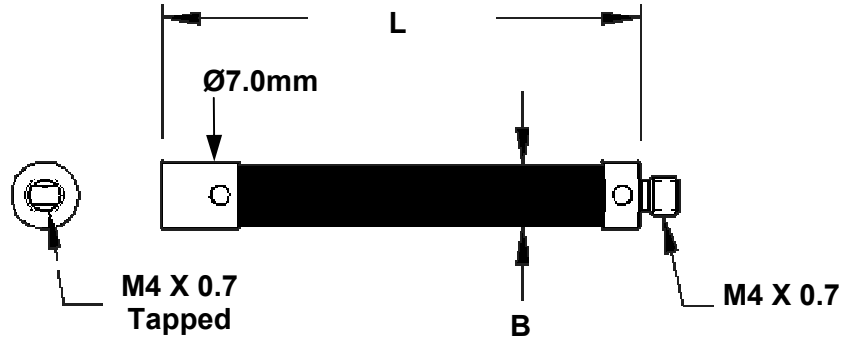

Carbon Fiber Styli

Extensions with Carbon Fiber Shaft - M4 Threads

L Length	B Shaft Dia.	Shaft Material	Threaded Ends Material	Order Number
30.0mm	6.35mm	Carbon Fiber	Stainless Steel	9404-E30
50.0mm	6.35mm	Carbon Fiber	Stainless Steel	9404-E50
100.0mm	6.35mm	Carbon Fiber	Stainless Steel	9404-E100