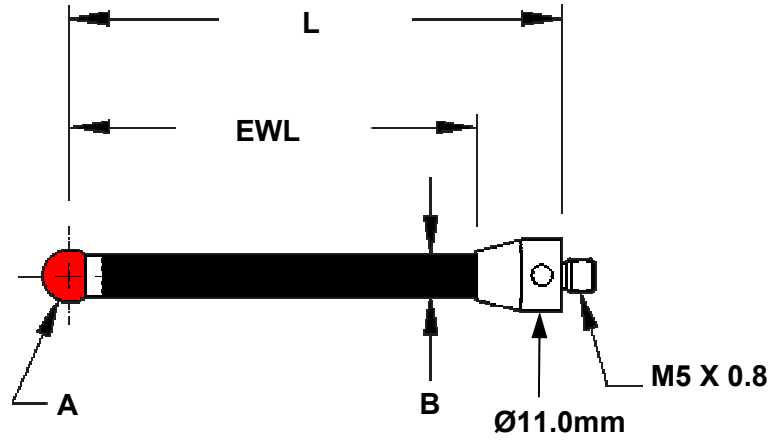

Carbon Fiber Styli

CMM REPLACEMENT STYLI

Ruby Ball with Carbon Fiber Stem - M5 Threads

A Ball Dia.	B Stem Dia.	L Range Length	EWL	Stem Material	Ball Material	Order Number
6.0mm	4.0mm	50.0mm	39.0mm	Carbon Fiber	Ruby	9550-6R
8.0mm	6.35mm	50.0mm	37.0mm	Carbon Fiber	Ruby	9550-8R
10.0mm	6.35mm	50.0mm	37.0mm	Carbon Fiber	Ruby	9550-10R
6.0mm	4.0mm	75.0mm	64.0mm	Carbon Fiber	Ruby	9575-6R
8.0mm	6.35mm	75.0mm	62.0mm	Carbon Fiber	Ruby	9575-8R
10.0mm	6.35mm	75.0mm	62.0mm	Carbon Fiber	Ruby	9575-10R
6.0mm	4.0mm	100.0mm	89.0mm	Carbon Fiber	Ruby	95100-6R
8.0mm	6.35mm	100.0mm	87.0mm	Carbon Fiber	Ruby	95100-8R
10.0mm	6.35mm	100.0mm	87.0mm	Carbon Fiber	Ruby	95100-10R
6.0mm	4.0mm	150.0mm	139.0mm	Carbon Fiber	Ruby	95150-6R
8.0mm	6.35mm	150.0mm	137.0mm	Carbon Fiber	Ruby	95150-8R
10.0mm	6.35mm	150.0mm	137.0mm	Carbon Fiber	Ruby	95150-10R
6.0mm	4.0mm	200.0mm	189.0mm	Carbon Fiber	Ruby	95200-6R
8.0mm	6.35mm	200.0mm	187.0mm	Carbon Fiber	Ruby	95200-8R
10.0mm	6.35mm	200.0mm	187.0mm	Carbon Fiber	Ruby	95200-10R
6.0mm	4.0mm	300.0mm	289.0mm	Carbon Fiber	Ruby	95300-6R
8.0mm	6.35mm	300.0mm	287.0mm	Carbon Fiber	Ruby	95300-8R
10.0mm	6.35mm	300.0mm	287.0mm	Carbon Fiber	Ruby	95300-10R