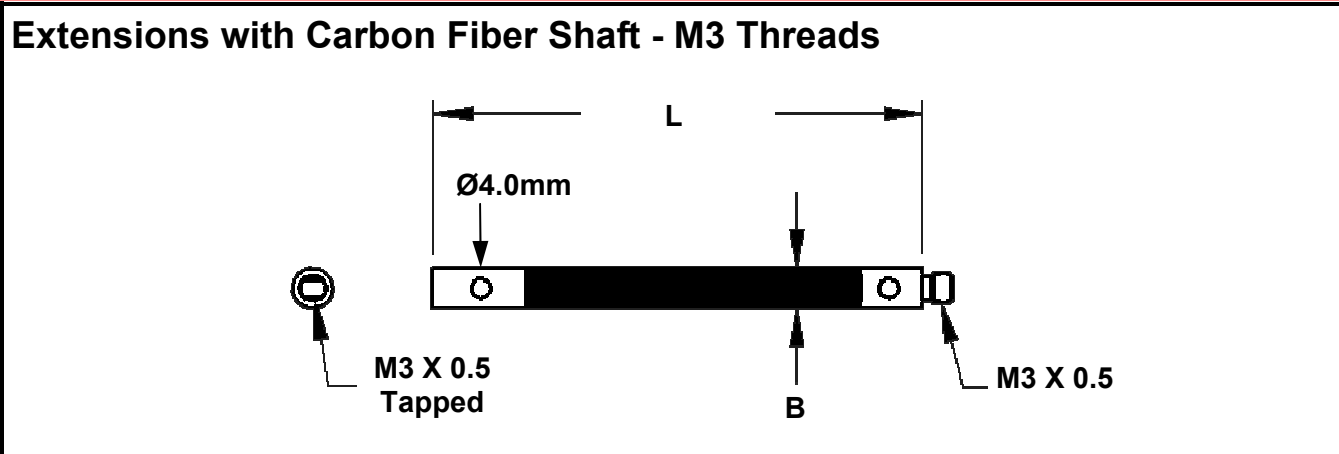

Ruby Ball with Carbon Fiber Stem - M4 Extended Threads for Star Center

For use with Star Stylus Center Order Number 850

A Ball Dia.	B Stem Dia.	L Range Length	EWL	Stem Material	Ball Material	Order Number
6.0mm	4.76mm	50.0mm	33.5mm	Carbon Fiber	Ruby	9450-L6R
6.0mm	4.76mm	100.0mm	83.5mm	Carbon Fiber	Ruby	94100-L6R
6.0mm	4.76mm	150.0mm	133.5mm	Carbon Fiber	Ruby	94150-L6R

Carbon Fiber Styli

CMM REPLACEMENT STYLI

Ruby Ball with Carbon Fiber Stem - M5 Threads

A Ball Dia.	B Stem Dia.	L Range Length	EWL	Stem Material	Ball Material	Order Number
6.0mm	4.0mm	50.0mm	39.0mm	Carbon Fiber	Ruby	9550-6R
8.0mm	6.35mm	50.0mm	37.0mm	Carbon Fiber	Ruby	9550-8R
10.0mm	6.35mm	50.0mm	37.0mm	Carbon Fiber	Ruby	9550-10R
6.0mm	4.0mm	75.0mm	64.0mm	Carbon Fiber	Ruby	9575-6R
8.0mm	6.35mm	75.0mm	62.0mm	Carbon Fiber	Ruby	9575-8R
10.0mm	6.35mm	75.0mm	62.0mm	Carbon Fiber	Ruby	9575-10R
6.0mm	4.0mm	100.0mm	89.0mm	Carbon Fiber	Ruby	95100-6R
8.0mm	6.35mm	100.0mm	87.0mm	Carbon Fiber	Ruby	95100-8R
10.0mm	6.35mm	100.0mm	87.0mm	Carbon Fiber	Ruby	95100-10R
6.0mm	4.0mm	150.0mm	139.0mm	Carbon Fiber	Ruby	95150-6R
8.0mm	6.35mm	150.0mm	137.0mm	Carbon Fiber	Ruby	95150-8R
10.0mm	6.35mm	150.0mm	137.0mm	Carbon Fiber	Ruby	95150-10R
6.0mm	4.0mm	200.0mm	189.0mm	Carbon Fiber	Ruby	95200-6R
8.0mm	6.35mm	200.0mm	187.0mm	Carbon Fiber	Ruby	95200-8R
10.0mm	6.35mm	200.0mm	187.0mm	Carbon Fiber	Ruby	95200-10R
6.0mm	4.0mm	300.0mm	289.0mm	Carbon Fiber	Ruby	95300-6R
8.0mm	6.35mm	300.0mm	287.0mm	Carbon Fiber	Ruby	95300-8R
10.0mm	6.35mm	300.0mm	287.0mm	Carbon Fiber	Ruby	95300-10R

L Length	B Shaft Dia.	Shaft Material	Threaded Ends Material	Order Number
30.0mm	3.18mm	Carbon Fiber	Stainless Steel	9202-E30
40.0mm	3.18mm	Carbon Fiber	Stainless Steel	9202-E40
50.0mm	3.18mm	Carbon Fiber	Stainless Steel	9202-E50
75.0mm	3.18mm	Carbon Fiber	Stainless Steel	9202-E75
100.0mm	3.18mm	Carbon Fiber	Stainless Steel	9202-E100