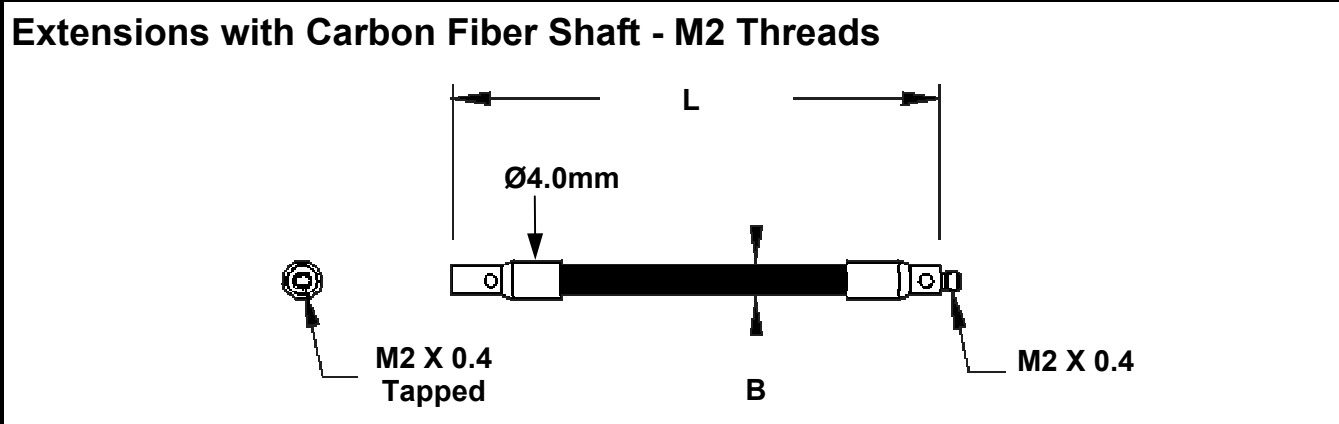

L Length	B Shaft Dia.	Shaft Material	Threaded Ends Material	Order Number
30.0mm	3.18mm	Carbon Fiber	Stainless Steel	9202-E30
40.0mm	3.18mm	Carbon Fiber	Stainless Steel	9202-E40
50.0mm	3.18mm	Carbon Fiber	Stainless Steel	9202-E50
75.0mm	3.18mm	Carbon Fiber	Stainless Steel	9202-E75
100.0mm	3.18mm	Carbon Fiber	Stainless Steel	9202-E100