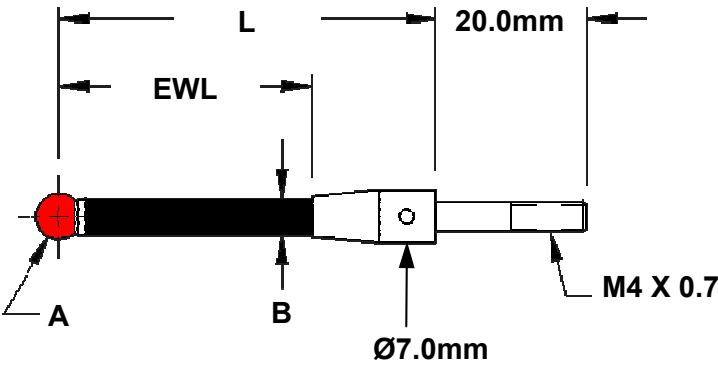

Ruby Ball with Carbon Fiber Stem - M4 Extended Threads for Star Center

For use with Star Stylus Center Order Number 850

A Ball Dia.	B Stem Dia.	L Range Length	EWL	Stem Material	Ball Material	Order Number
6.0mm	4.76mm	50.0mm	33.5mm	Carbon Fiber	Ruby	9450-L6R
6.0mm	4.76mm	100.0mm	83.5mm	Carbon Fiber	Ruby	94100-L6R
6.0mm	4.76mm	150.0mm	133.5mm	Carbon Fiber	Ruby	94150-L6R